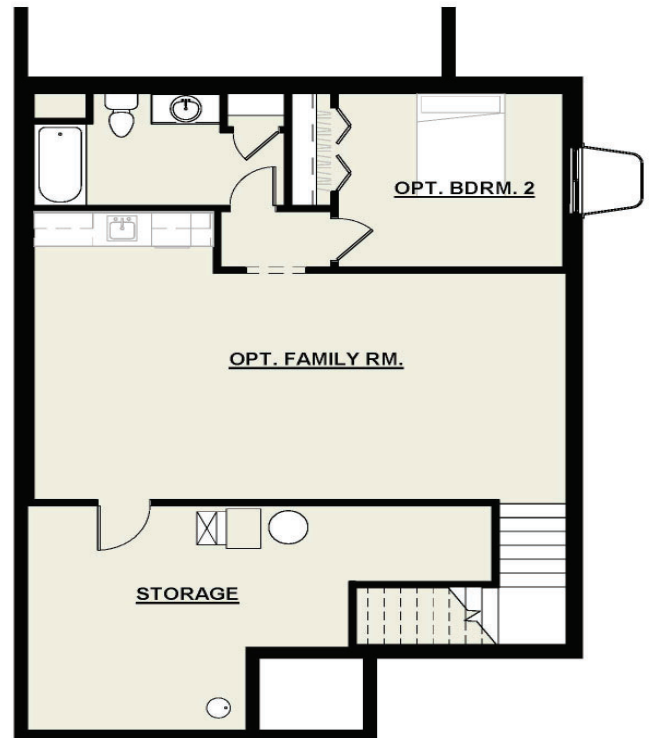

TAYLOR

EDGE SERIES

1,077 SF MAIN LIVING AREAS | 1 BEDROOMS
1.5 BATHROOMS | 2 CAR GARAGE