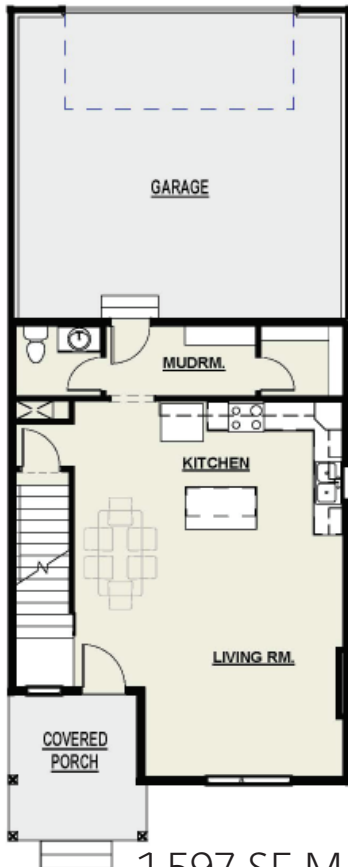

MONROE

EDGE SERIES

1,597 SF MAIN LIVING AREAS | 3 BEDROOMS
2.5 BATHROOMS | 2 CAR GARAGE