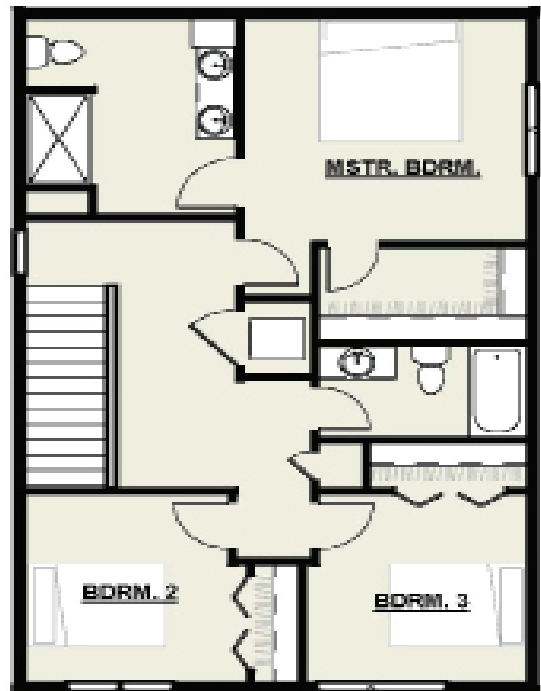

MONROE

EDGE SERIES

1,597 SF MAIN LIVING AREAS | 3 BEDROOMS
2.5 BATHROOMS | 2 CAR GARAGE