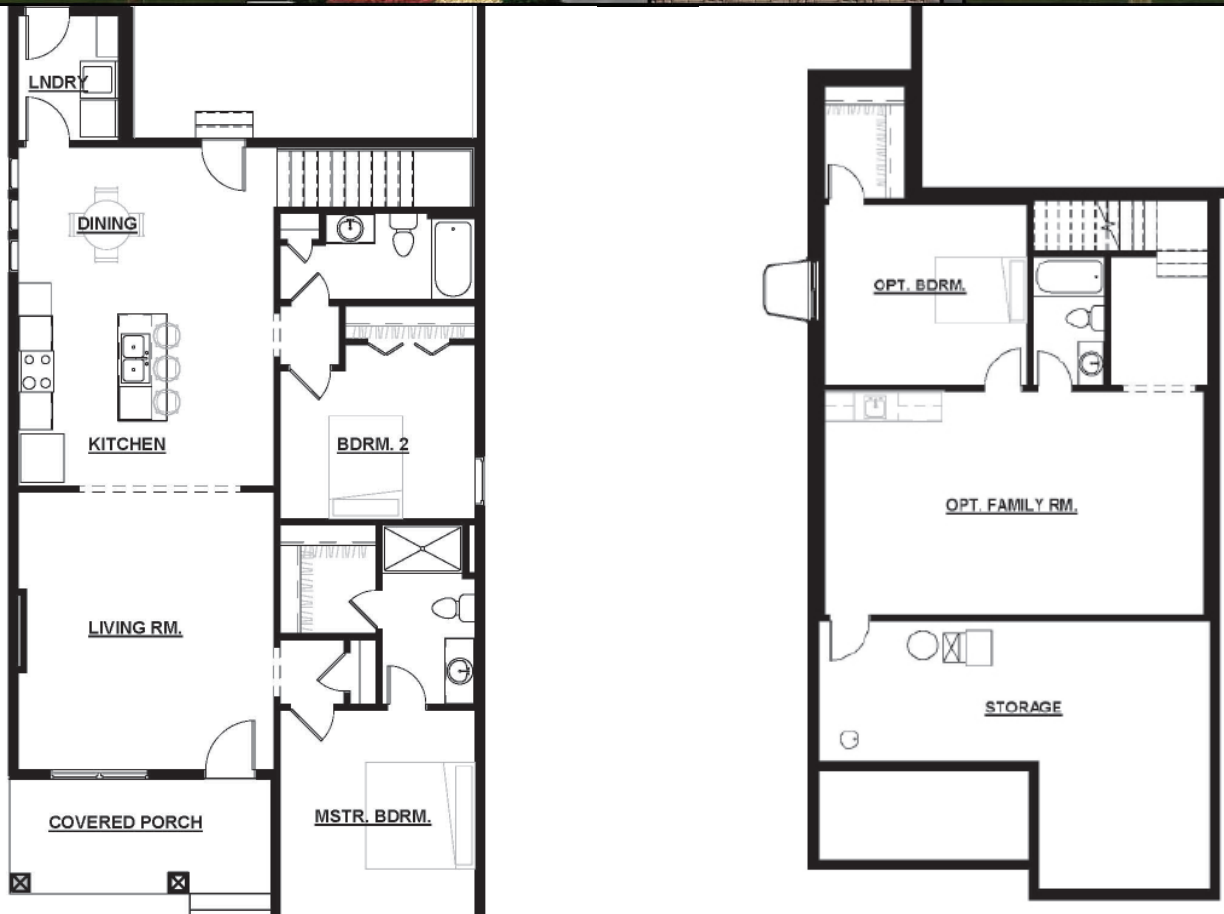

CRAWFORD

EDGE SERIES

1,268 SF MAIN LIVING AREAS | 2 BEDROOMS
2 BATHROOMS | 2 CAR GARAGE