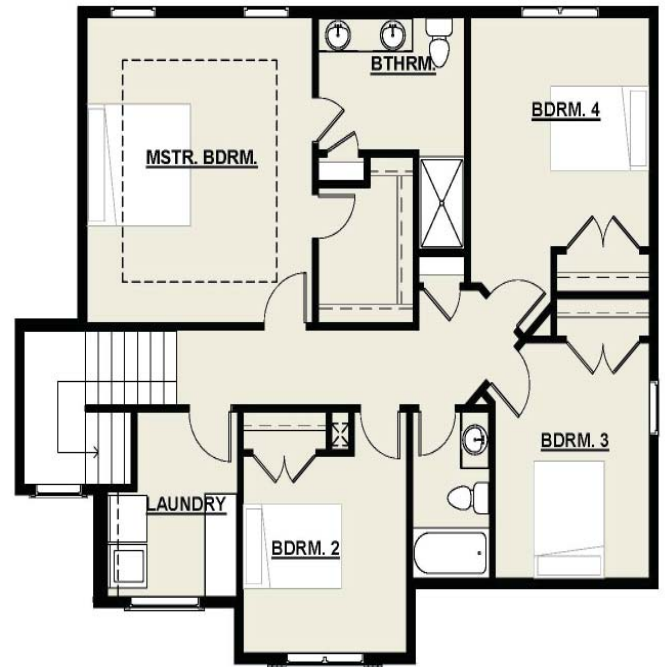

ROOSEVELT 2200

2,291 SF ON MAIN LEVELS | 4 BEDROOMS
2.5 BATHROOMS | 3 CAR GARAGE