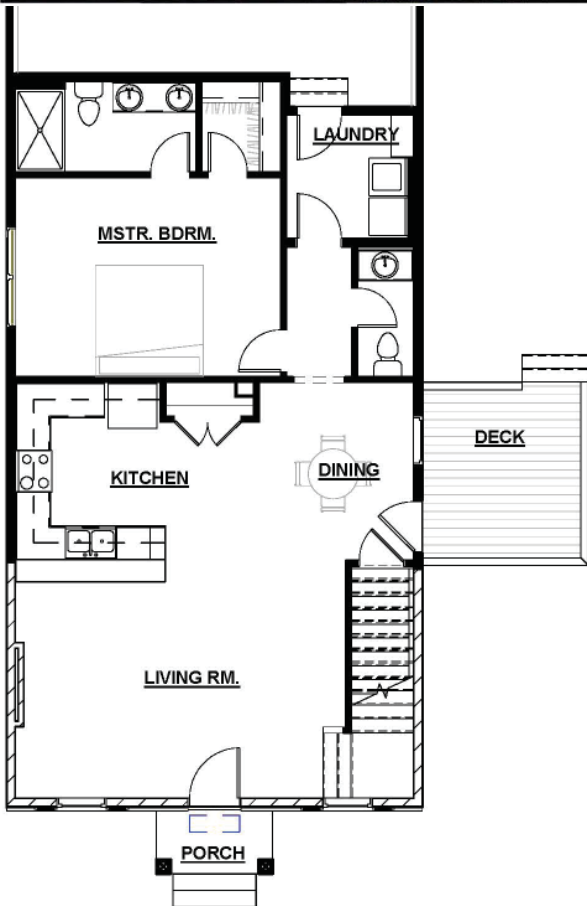

# DAVIS

EDGE SERIES

1,849 SF MAIN LIVING AREAS | 4 BEDROOMS  
2.5 BATHROOMS | 2 CAR GARAGE