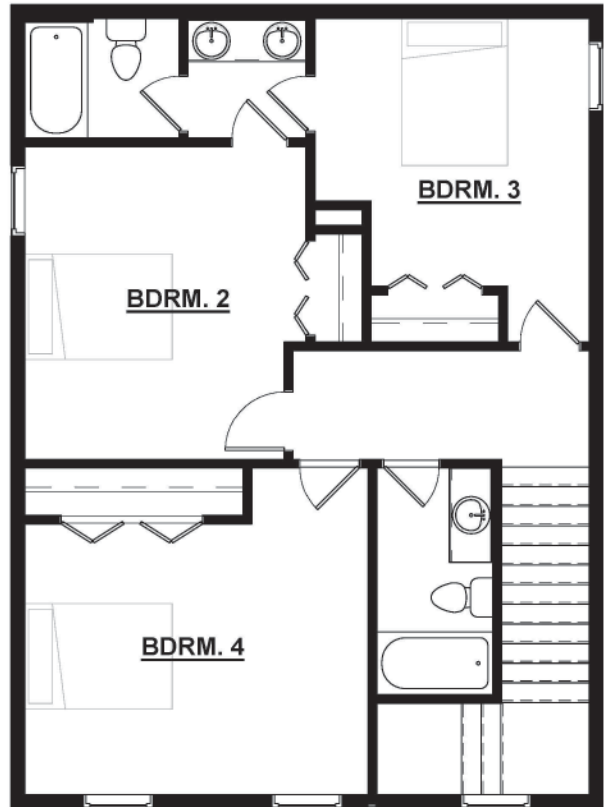

# DAVIS

EDGE SERIES

1,849 SF MAIN LIVING AREAS | 4 BEDROOMS  
2.5 BATHROOMS | 2 CAR GARAGE