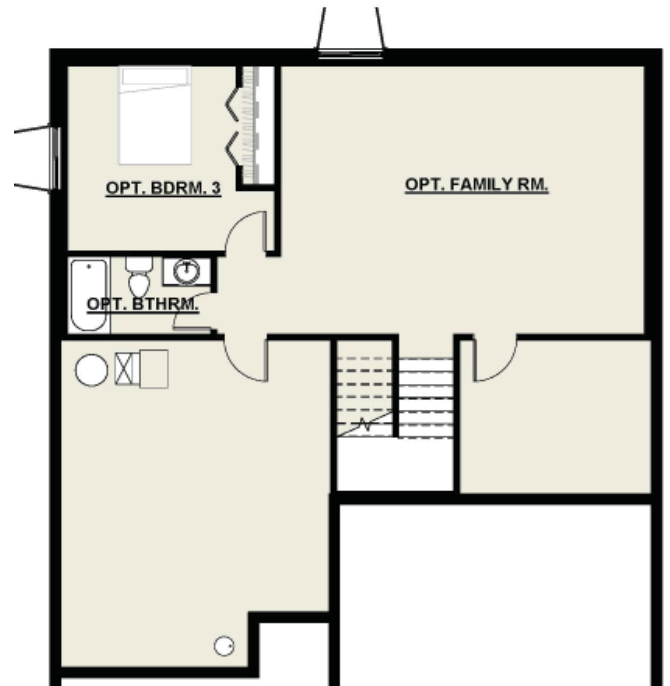

# Lewis

THE CLASSIC SERIES

1,257 SF ON MAIN LEVEL | 2 BEDROOMS  
2 BATHROOMS | 2 CAR GARAGE