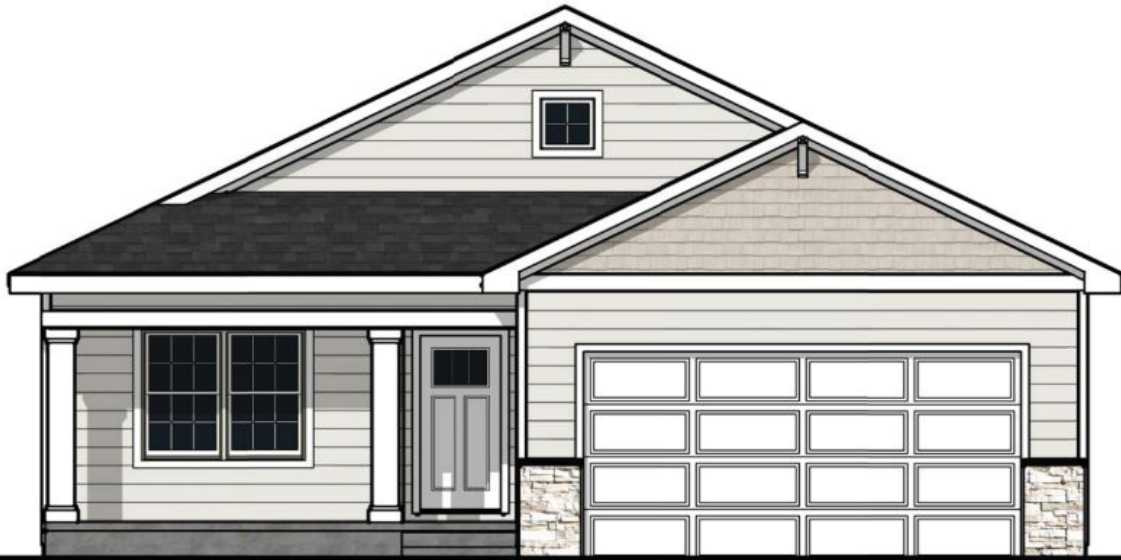

# Lewis

THE CLASSIC SERIES

1,257 SF ON MAIN LEVEL | 2 BEDROOMS  
2 BATHROOMS | 2 CAR GARAGE