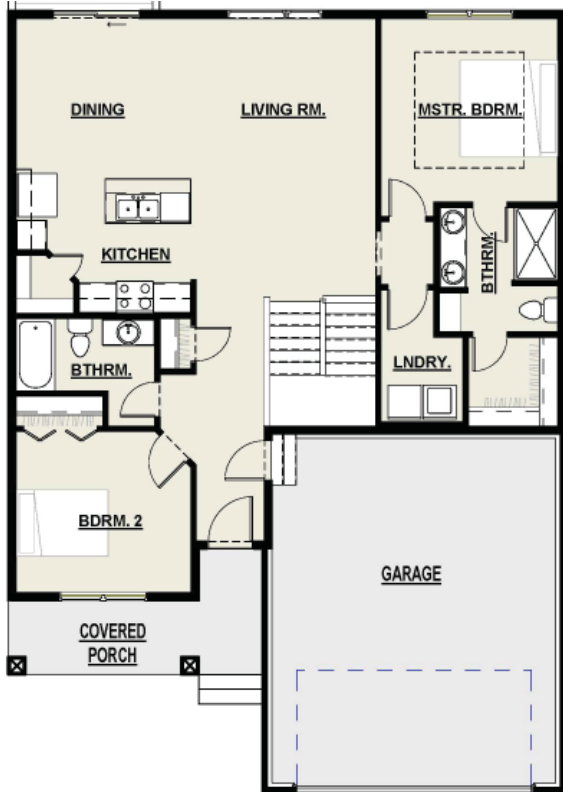

# Lewis

THE CLASSIC SERIES

1,257 SF ON MAIN LEVEL | 2 BEDROOMS  
2 BATHROOMS | 2 CAR GARAGE