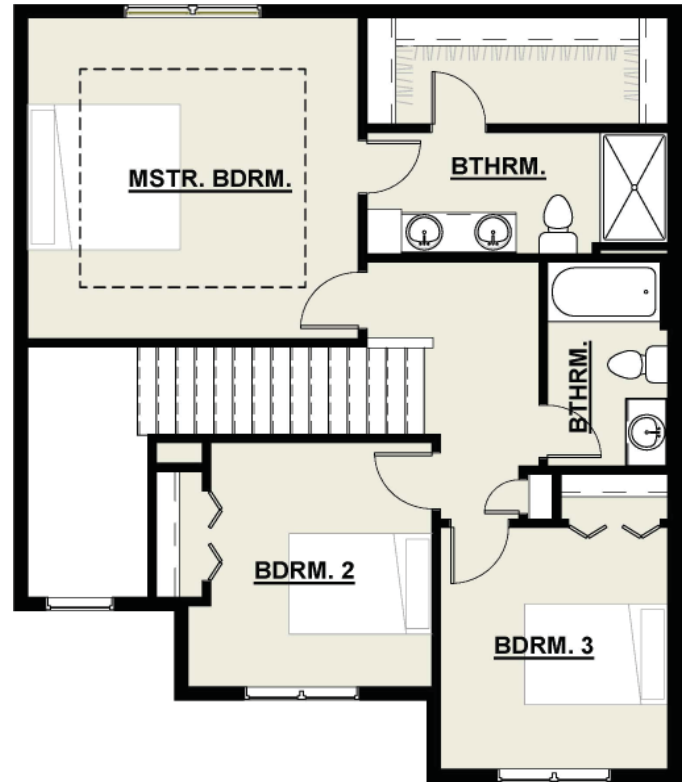

# HUDSON

THE CLASSIC SERIES

1,578 SF ON MAIN LIVING AREAS | 3 BEDROOMS  
2.5 BATHROOMS | 2 CAR GARAGE