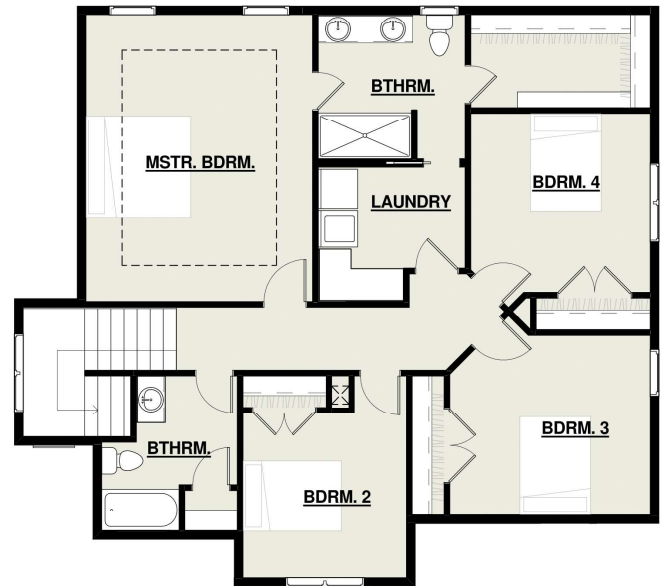

ROOSEVELT

2,418 SF ON MAIN LEVELS | 4 BEDROOMS
2.5 BATHROOMS | 3 CAR GARAGE