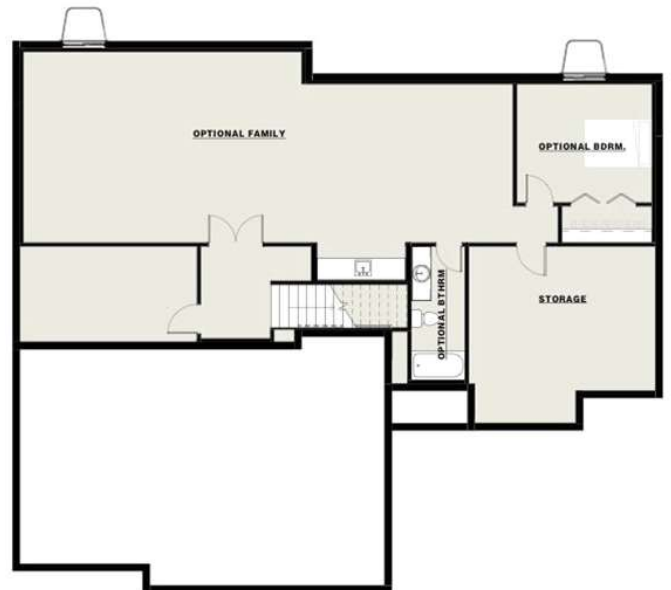

# REAGAN XL

1,755 SF ON MAIN LEVEL | 3 BEDROOMS  
2.5 BATHROOMS | 3 CAR GARAGE