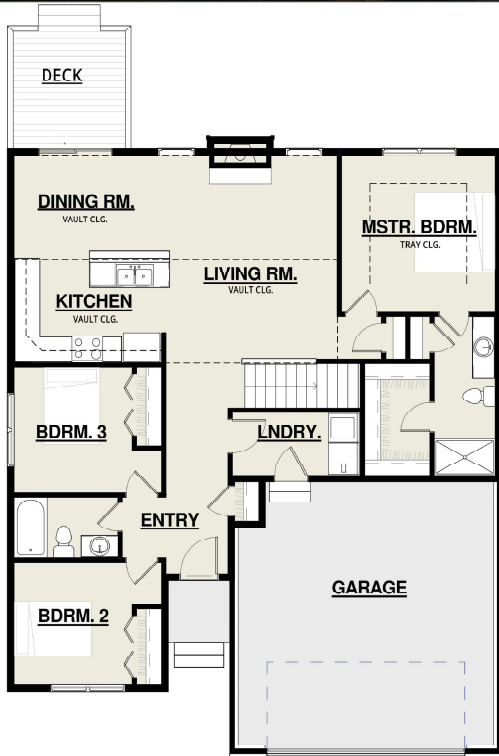

JACKSON

1,354 SF ON MAIN LEVEL | 3 BEDROOMS
2 BATHROOMS | 2.5 CAR GARAGE